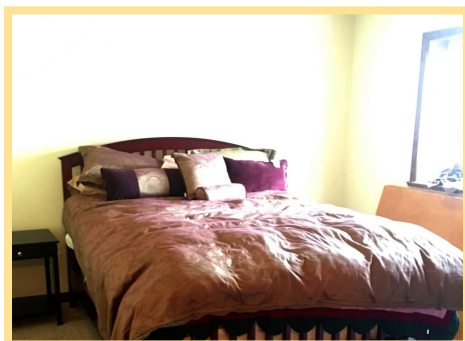

COMMUNITY COLLEGES OF SPOKANE

Homestay Rooms

About our homestay rooms

- May be on main floor, basement or upper level of the home.
- Basement rooms are just as nice as upper-level rooms.*
- All CCS homestay rooms meet a high standard. All rooms in the basement have large "egress" windows for easy entry or exit in case of an emergency as shown in the photos below.

**Please note that these photos are randomly selected from homes in the CCS Homestay Program. Photos here do not mean that the rooms are available nor are they for selection.*

Community Colleges of Spokane
Global Education